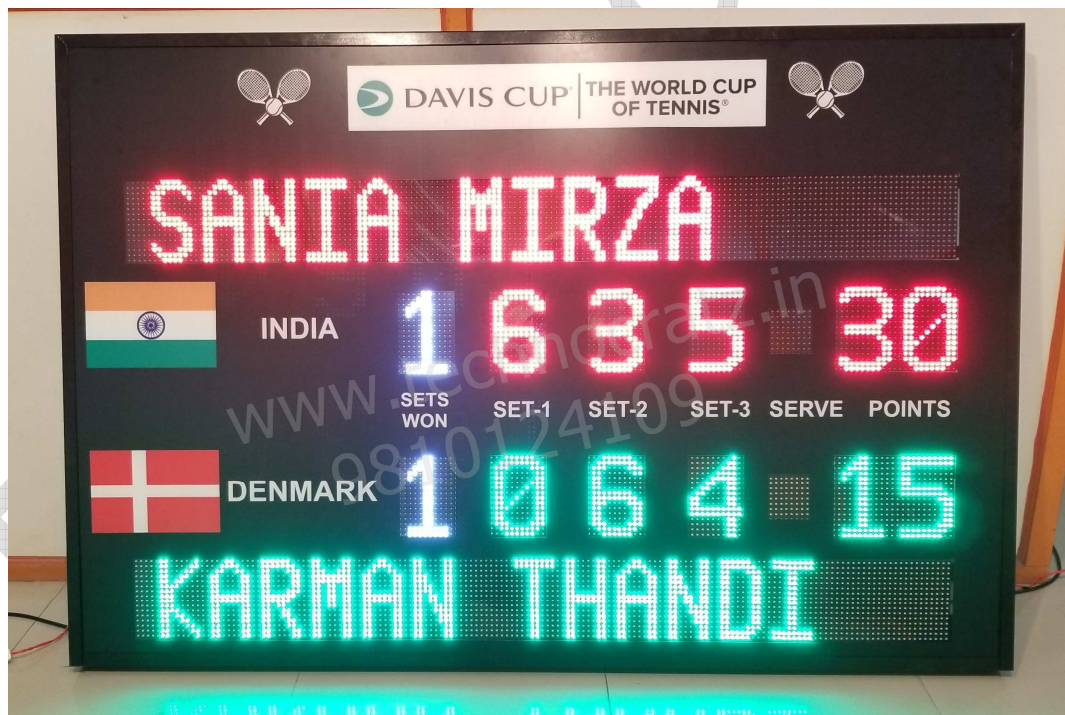

Model	TSB : 43		
Size	4x6 feet		
Digit Height	6"		
Description	15 alphabets per player or team (Doubles team too) & 3 sets for two Players / Teams, Sets won & Points. Team flag slots.		
Price	Operating option	Range	Cost / Unit
	Keypad with 5-meter wire	5 meter	Rs. 64,000/-
	Wireless Keypad.	80 meter	Rs. 68,000/-
	Stand with wheels (optional)	4 feet from ground	Rs. 6,000/-
	Stand with wheels+shed (optional)	4 feet from ground	Rs. 9,000/-
Transportation	Rs.3000 for major cities and towns (Extra for areas without cargo hub)		
GST	Extra @ 18%		
Video link