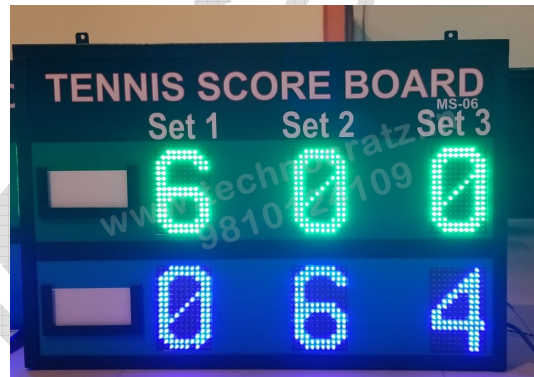

## Proposal and technical specifications for the LED Tennis Scoreboard

LED Scoreboards manufactured by Technocratz are available in a variety of sizes starting from 2 x 3 feet to large full-color screens of 12 x 18 feet and above which can run score as well as videos. Most of our Scoreboards operate from Keypad with wire or wireless. The Outdoor LED scoreboards are fully rainproof and visible in daylight. The front of the Outdoor Scoreboards is covered with an unbreakable 3mm polycarbonate sheet with laminated vinyl print where you can have the Institute / Club / Unit / School / Stadium name in print with the logo.

### Scoreboard Specifications:

<b>Alphabet height</b>	<b>4", 6" &amp; 12" as mentioned in models</b>
<b>LED Color</b>	<b>Red, Green, Blue, Yellow, White.</b>
<b>Box</b>	<b>MS / Al box black powder coated</b>
<b>Voltage</b>	<b>220 Volt AC 50Hz</b>
<b>Data Entry</b>	<b>Wired and Wireless Keypad.</b>
<b>LED Pitch</b>	<b>P10</b>
<b>Visibility</b>	<b>100% Day and Night visible</b>
<b>Front Protection</b>	<b>LED Scoreboard is fully rainproof and the front is protected by a 3mm unbreakable polycarbonate sheet with fixed text and logo etc digitally printed on laminated vinyl.</b>

Keypad Console

<b>Model</b>	<b>TSB : 20</b>		
Size	2 x 3 feet		
Digit Height	6"		
Description	3 sets for two Players / Teams		
Price	<b>Operating option</b>	<b>Range</b>	<b>Cost / Unit</b>
	Keypad with 5-meter wire	5 meter	Rs. 24,000/-
	Wireless Keypad.	80 meter	Rs. 28,000/-
	Stand with wheels ( optional )	4 feet from ground	Rs. 4,000/-
	Stand with wheels+shed (optional )	4 feet from ground	Rs. 7,000/-
Transportation	Rs.1000 for major cities and towns (Extra for areas without cargo hub)		
GST	Extra @ 18%		
Video link			