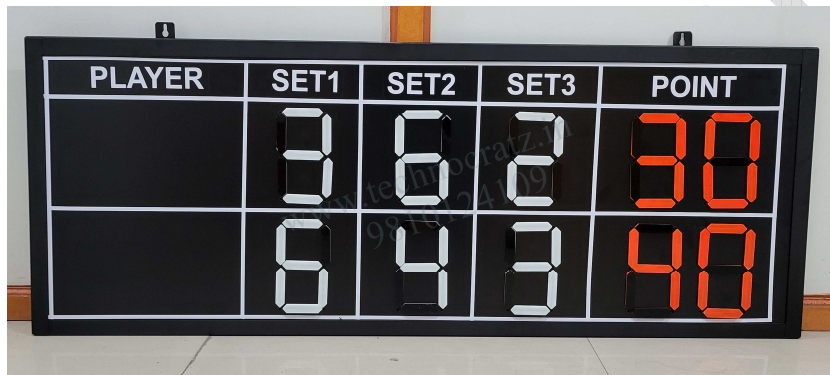

Model	TMS : 03	
Size	1.5 x 4 feet	
Digit Height	6"	
Description	3 sets for two Players & Points with space for names. Made of Acrylic flip type digits mounted on all weather ACP sheet fixed on MS frame.	
Price	Manual scoreboard	Rs. 11,000/-
	Stand with wheels 4 feet from ground (optional)	Rs. 3,000/-
Transportation	Rs.800 for major cities and towns (Extra for areas without cargo hub)	
GST	Extra @ 18%	
Video link