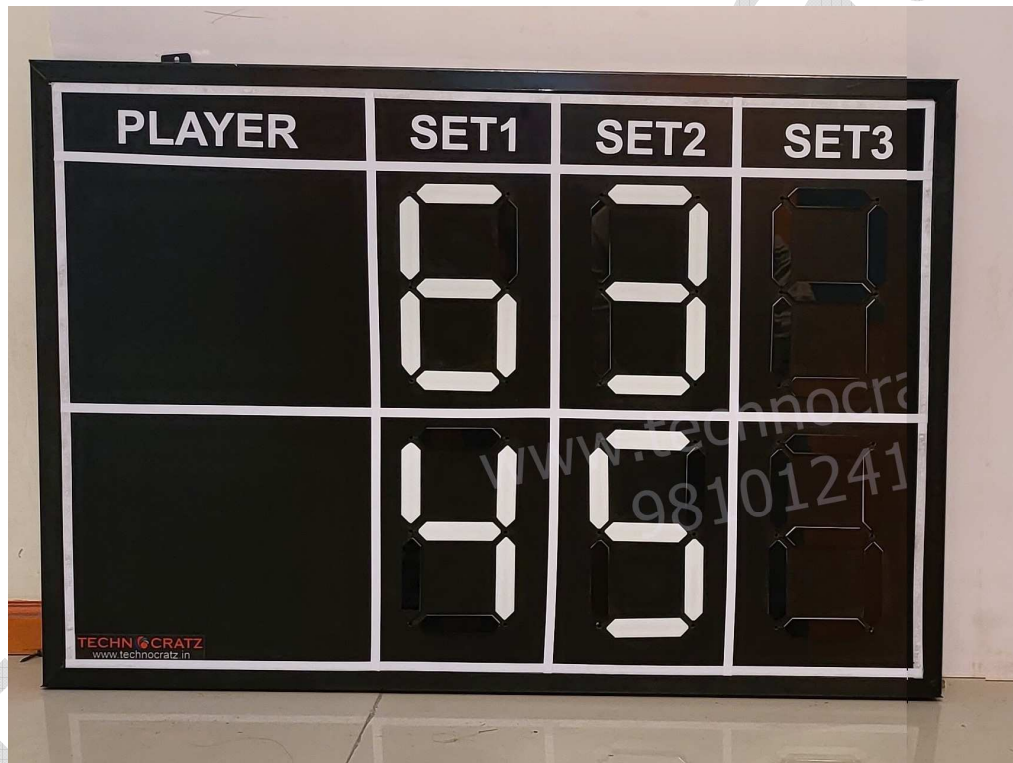

Model	TMS : 21	
Size	2 x 3.5 feet	
Digit Height	8"	
Description	3 sets for two Players with space for names. Made of Acrylic flip type digits mounted on all weather ACP sheet fixed on MS frame.	
Price	Manual scoreboard	Rs. 11,000/-
	Stand with wheels 4 feet from ground (optional)	Rs. 3,000/-
Transportation	Rs.800 for major cities and towns (Extra for areas without cargo hub)	
GST	Extra @ 18%	
Video link