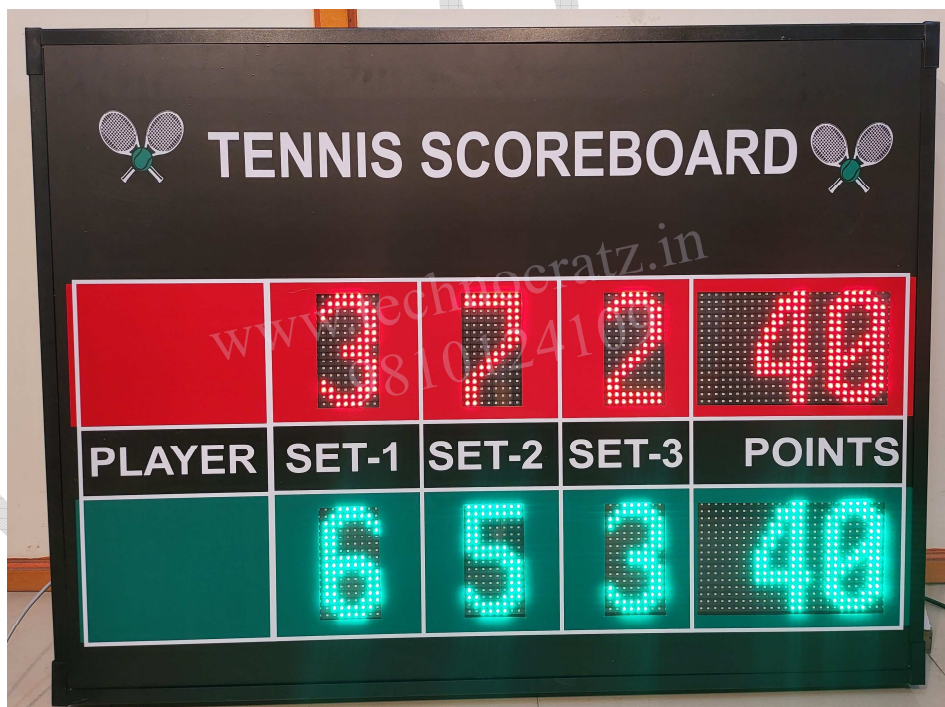

Model	TSB : 30		
Size	3x4 feet		
Digit Height	6"		
Description	3 sets for two Players / Teams & Points.		
Price	Operating option	Range	Cost / Unit
	Keypad with 5-meter wire	5 meter	Rs. 34,000/-
	Wireless Keypad.	80 meter	Rs. 38,000/-
	Stand with wheels (optional)	4 feet from ground	Rs. 5,000/-
	Stand with wheels+shed (optional)	4 feet from ground	Rs. 8,000/-
Transportation	Rs.1800 for major cities and towns (Extra for areas without cargo hub)		
GST	Extra @ 18%		
Video link