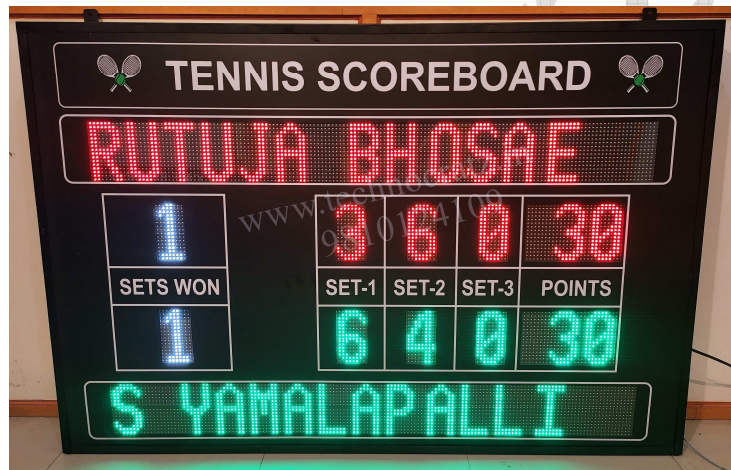

Model	TSB : 42		
Size	4x6 feet		
Digit Height	6"		
Description	15 alphabets per player or team (Doubles team too) & 3 sets for two Players / Teams, Sets won & Points.		
Price	Operating option	Range	Cost / Unit
	Keypad with 5-meter wire	5 meter	Rs. 64,000/-
	Wireless Keypad.	80 meter	Rs. 68,000/-
	Stand with wheels (optional)	4 feet from ground	Rs. 6,000/-
	Stand with wheels+shed (optional)	4 feet from ground	Rs. 9,000/-
Transportation	Rs.3000 for major cities and towns (Extra for areas without cargo hub)		
GST	Extra @ 18%		
Video link