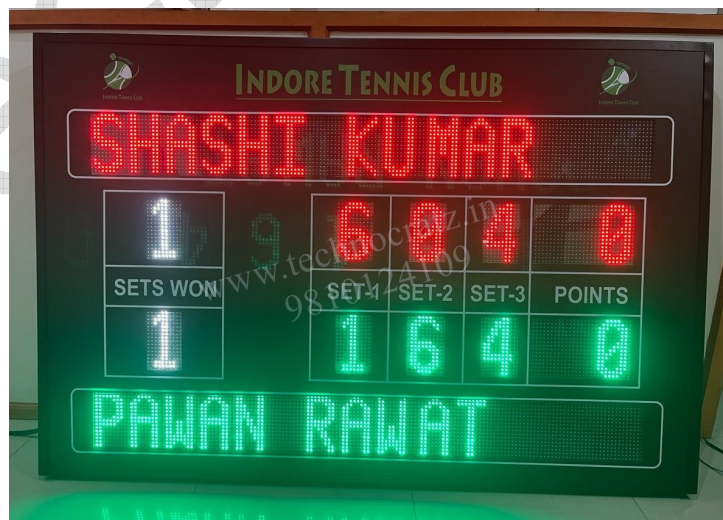

Model	TSB : 42		
Size	4x6 feet		
Digit Height	6"		
Description	15 alphabets per player or team (Doubles team too) & 3 sets for two Players / Teams, Sets won & Points.		
Price	Operating option	Range	Cost / Unit
	Keypad with 5-meter wire	5 meter	Rs. 64,000/-
	Wireless Keypad.	80 meter	Rs. 68,000/-
	Stand with wheels (optional)	4 feet from ground	Rs. 6,000/-
	Stand with wheels+shed (optional)	4 feet from ground	Rs. 9,000/-
Transportation	Rs.3000 for major cities and towns (Extra for areas without cargo hub)		
GST	Extra @ 18%		
Video link