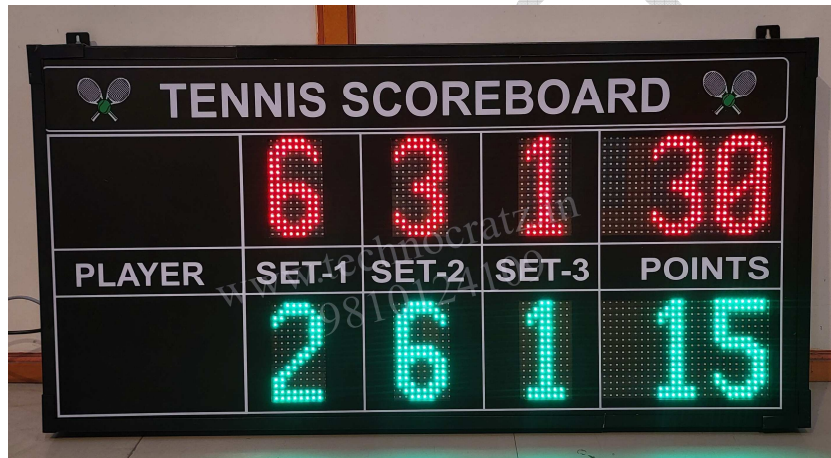

Model	TSB : 22		
Size	2 x 5 feet		
Digit Height	6"		
Description	3 sets for two Players / Teams & Points		
Price	Operating option	Range	Cost / Unit
	Keypad with 5-meter wire	5 meter	Rs. 28,000/-
	Wireless Keypad.	80 meter	Rs. 32,000/-
	Stand with wheels (optional)	4 feet from ground	Rs. 4,000/-
	Stand with wheels+shed (optional)	4 feet from ground	Rs. 7,000/-
Transportation	Rs.1400 for major cities and towns (Extra for areas without cargo hub)		
GST	Extra @ 18%		
Video link