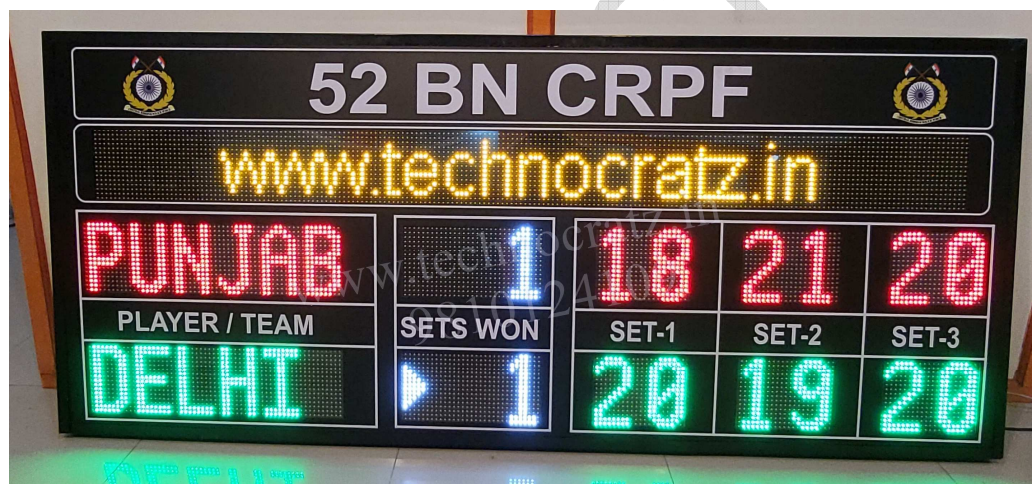

Model	TSB : 35 Tennis, Volleyball and Badminton		
Size	3x7 feet		
Digit Height	6"		
Description	6 alphabets & 3 sets for two Players / Teams, Points & Sets Won by Teams. Message line with variable font at the top for Tournament name or display any message from a separate Mobile android app via Wi-Fi.		
Price	Operating option	Range	Cost / Unit
	Keypad with 5-meter wire	5 meter	Rs. 52,000/-
	Wireless Keypad.	80 meter	Rs. 56,000/-
	Stand with wheels (optional)	4 feet from ground	Rs. 5,000/-
	Stand with wheels+shed (optional)	4 feet from ground	Rs. 8,000/-
Transportation	Rs.2800 for major cities and towns (Extra for areas without cargo hub)		
GST	Extra @ 18%		
Video link	https://youtu.be/ZxjNGbmKDRg