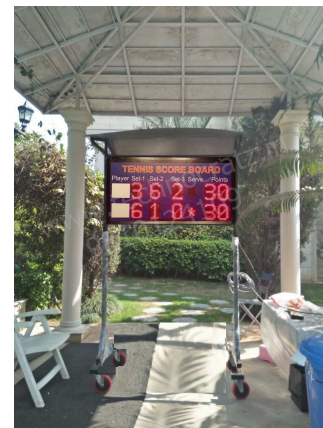

Keypad Console

<b>Model</b>	<b>TSB : 20</b>		
Size	2 x 3 feet		
Digit Height	6"		
Description	3 sets for two Players / Teams		
Price	<b>Operating option</b>	<b>Range</b>	<b>Cost / Unit</b>
	Keypad with 5-meter wire	5 meter	Rs. 24,000/-
	Wireless Keypad.	80 meter	Rs. 28,000/-
	Stand with wheels ( optional )	4 feet from ground	Rs. 4,000/-
	Stand with wheels+shed (optional )	4 feet from ground	Rs. 7,000/-
Transportation	Rs.1000 for major cities and towns (Extra for areas without cargo hub)		
GST	Extra @ 18%		
Video link			

<b>Model</b>	<b>TSB : 21</b>		
Size	2 x 4 feet		
Digit Height	6"		
Description	3 sets for two Players / Teams & Points		
Price	<b>Operating option</b>	<b>Range</b>	<b>Cost / Unit</b>
	Keypad with 5-meter wire	5 meter	Rs. 26,000/-
	Wireless Keypad.	80 meter	Rs. 30,000/-
	Stand with wheels ( optional )	4 feet from ground	Rs. 4,000/-
	Stand with wheels+shed (optional )	4 feet from ground	Rs. 7,000/-
Transportation	Rs.1000 for major cities and towns (Extra for areas without cargo hub)		
GST	Extra @ 18%		
Video link			

<b>Model</b>	<b>TSB : 22</b>		
Size	2 x 5 feet		
Digit Height	6"		
Description	3 sets for two Players / Teams & Points		
Price	<b>Operating option</b>	<b>Range</b>	<b>Cost / Unit</b>
	Keypad with 5-meter wire	5 meter	Rs. 28,000/-
	Wireless Keypad.	80 meter	Rs. 32,000/-
	Stand with wheels ( optional )	4 feet from ground	Rs. 4,000/-
	Stand with wheels+shed (optional )	4 feet from ground	Rs. 7,000/-
Transportation	Rs.1400 for major cities and towns (Extra for areas without cargo hub)		
GST	Extra @ 18%		
Video link			