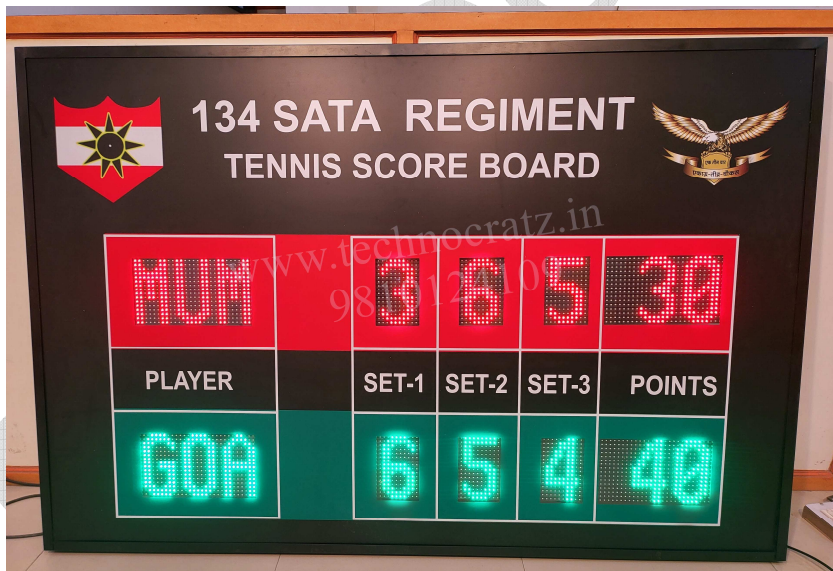

Model	TSB : 40		
Size	4x6 feet		
Digit Height	6"		
Description	3 alphabets & 3 sets for two Players / Teams & Points.		
Price	Operating option	Range	Cost / Unit
	Keypad with 5-meter wire	5 meter	Rs. 52,000/-
	Wireless Keypad.	80 meter	Rs. 56,000/-
	Stand with wheels (optional)	4 feet from ground	Rs. 6,000/-
	Stand with wheels+shed (optional)	4 feet from ground	Rs. 9,000/-
Transportation	Rs.3000 for major cities and towns (Extra for areas without cargo hub)		
GST	Extra @ 18%		
Video link	https://www.youtube.com/watch?v=7bljaSnaAtA