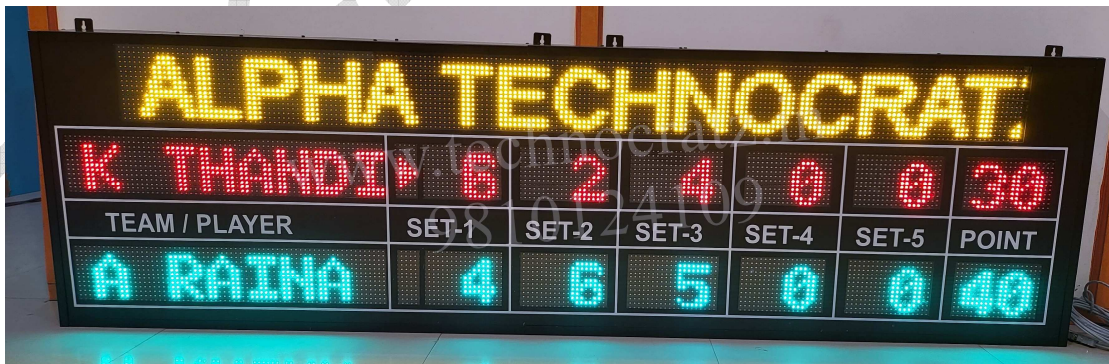

Model	TSB : 29 Tennis, Volleyball and Badminton		
Size	2 x 7 feet		
Digit Height	4"		
Description	8 alphabets & 5 sets for two Players / Teams & Points. Message line at the top for Tournament name or display any message from a separate Mobile android app via Wi-Fi.		
Price	Operating option	Range	Cost / Unit
	Keypad with 5-meter wire	5 meter	Rs. 48,000/-
	Wireless Keypad.	80 meter	Rs. 52,000/-
	Stand with wheels (optional)	4 feet from ground	Rs. 6,000/-
	Stand with wheels+shed (optional)	4 feet from ground	Rs. 9,000/-
Transportation	Rs.2200 for major cities and towns (Extra for areas without cargo hub)		
GST	Extra @ 18%		
Video link	https://youtu.be/XeDt4njH1SU