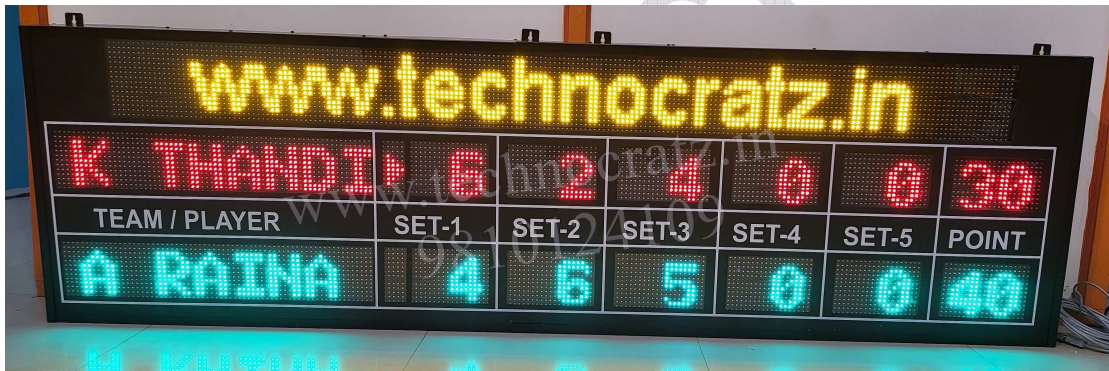

Model	TSB : 29 Tennis, Volleyball and Badminton		
Size	2 x 7 feet		
Digit Height	4"		
Description	8 alphabets & 5 sets for two Players / Teams & Points. Message line at the top for Tournament name or display any message from a separate Mobile android app via Wi-Fi.		
Price	Operating option	Range	Cost / Unit
	Keypad with 5-meter wire	5 meter	Rs. 48,000/-
	Wireless Keypad.	80 meter	Rs. 52,000/-
	Stand with wheels (optional)	4 feet from ground	Rs. 6,000/-
	Stand with wheels+shed (optional)	4 feet from ground	Rs. 9,000/-
Transportation	Rs.2200 for major cities and towns (Extra for areas without cargo hub)		
GST	Extra @ 18%		
Video link	https://youtu.be/XeDt4njH1SU